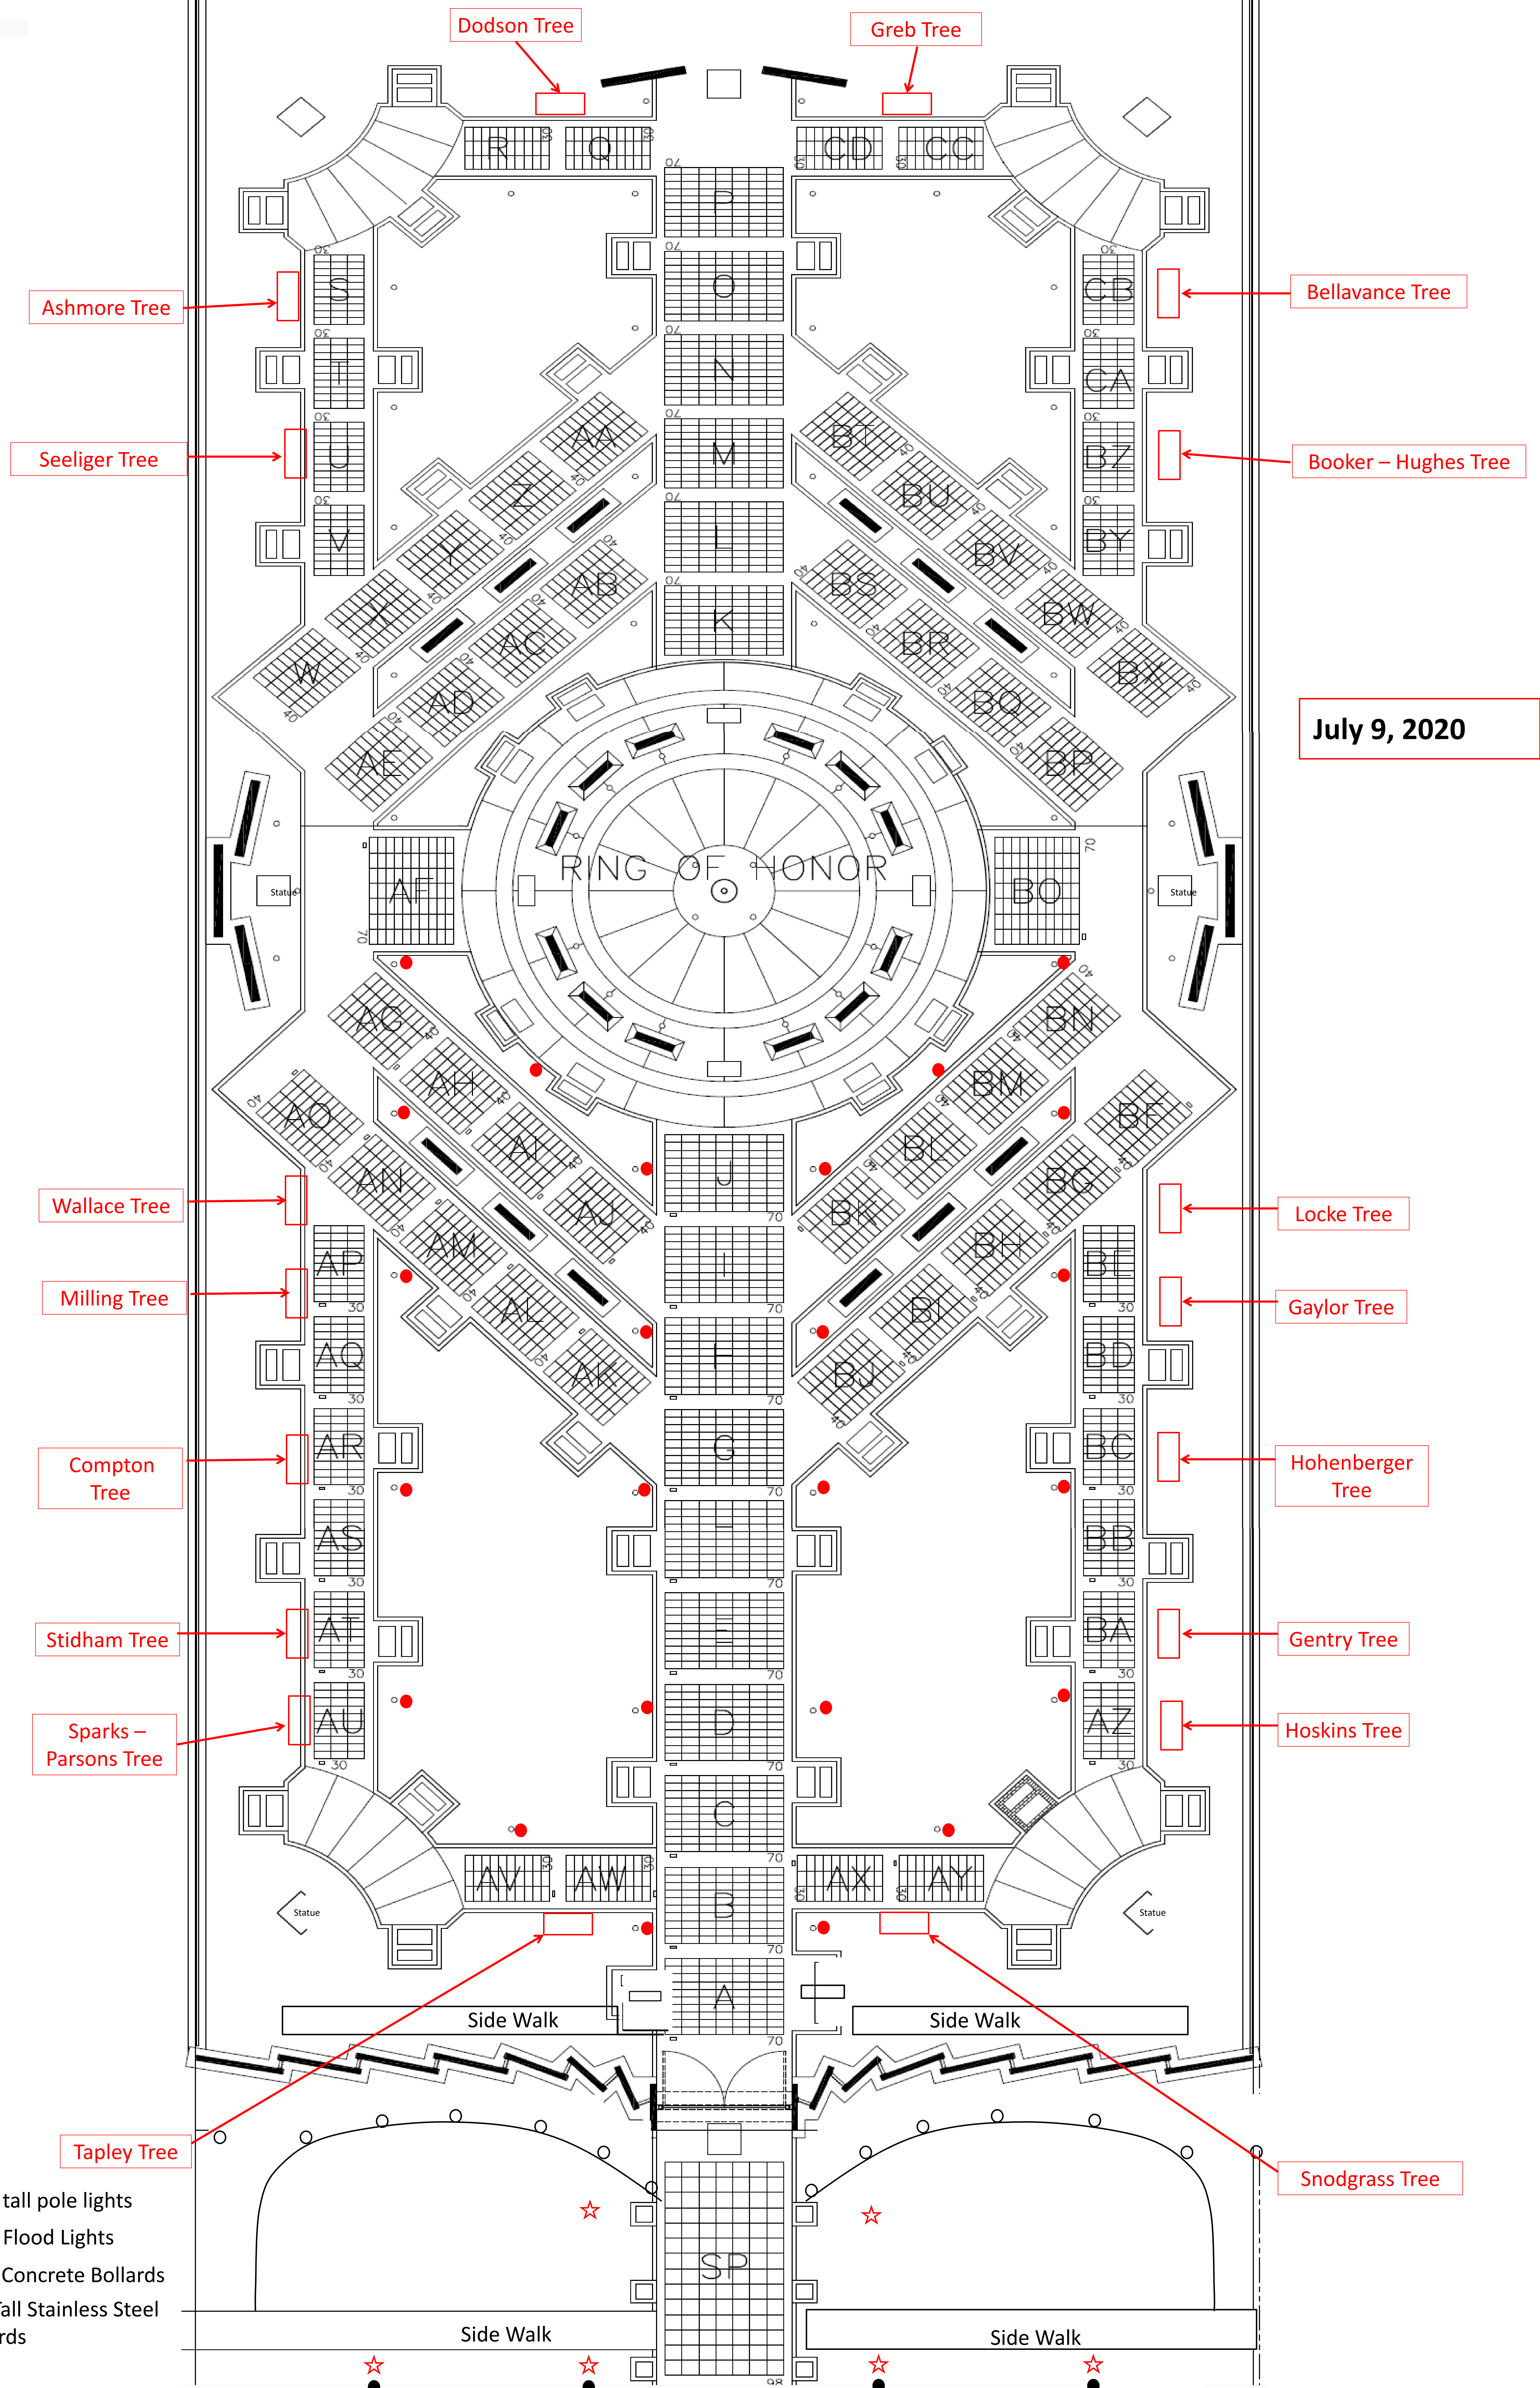

Click on the Tree Paver Name to show photo!

July 9, 2020

- ☆ = 10' tall pole lights
- = LED Flood Lights
- = LED Concrete Bollards
- = 4' Tall Stainless Steel Bollards